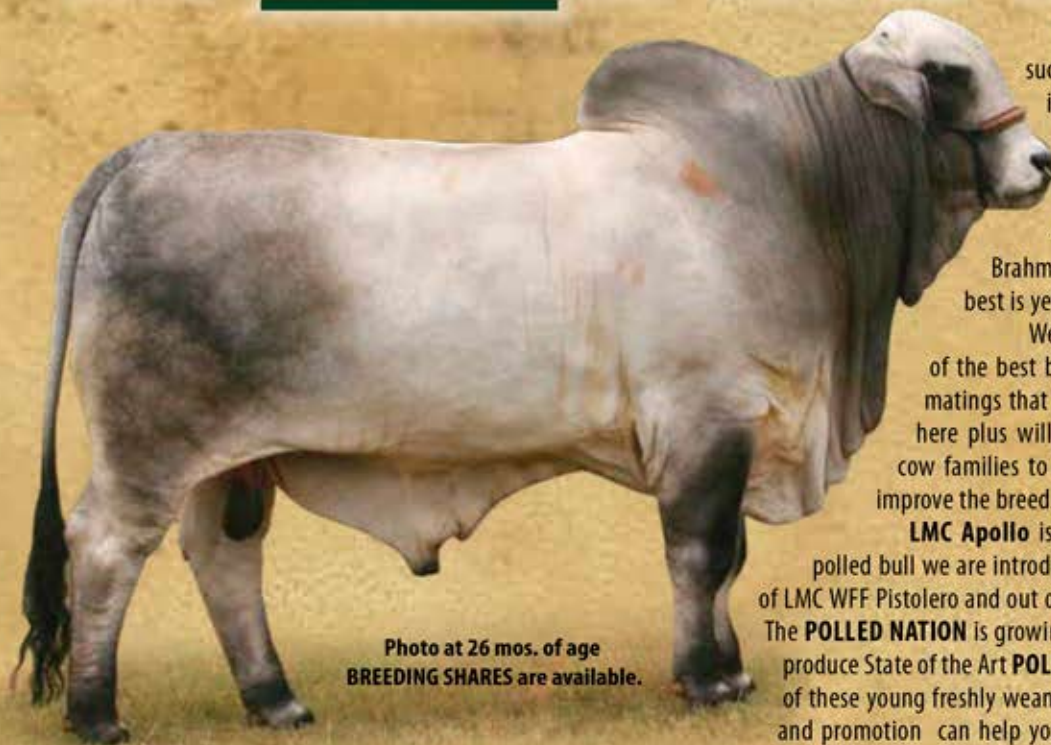

# The Best is Yet to Come !!!

Photo at 26 mos. of age  
BREEDING SHARES are available.

We are both happy and proud with the success of our Polled Brahman program in the short time that we have been breeding them. We appreciate each and every buyer from both home and foreign countries. We are excited about the future of the Polled Brahman industry and feel confident that the best is yet to come.

**LMC Apollo** is a prime example of a powerful new polled bull we are introducing to our herd this year. He is a son of LMC WFF Pistolero and out of our JDH Lady Manso 20/5 donor cow. The **POLLED NATION** is growing because it makes economic sense to produce State of the Art **POLLED** Brahman cattle. Come get you one of these young freshly weaned herd bull prospects whose genetics and promotion can help you to market your future production to more buyers for more money.

Photo at 8 mos.

**LMC Polled Charley** is a smooth polled, powerful, dark pigmented, heavy muscled, good looking Ambassador son that is a maternal brother to LMC Apollo, Victoria's Secret & Baby Doll. Every calf that his mama has produced has been outstanding. Our Polled Brahman bull market is strong. Come get you one.