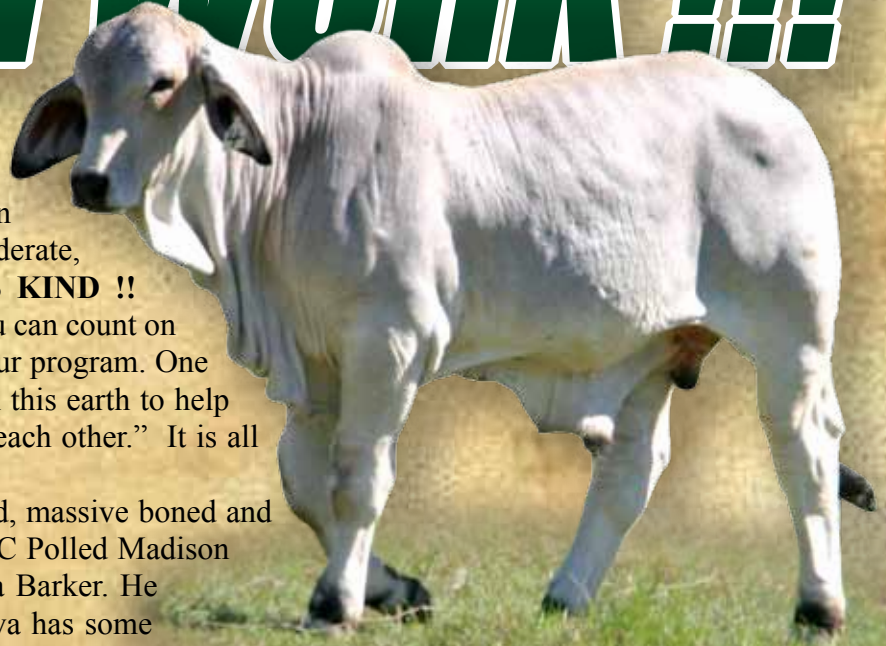

It is all about **TEAM WORK !!!**

As we visit our clients to see how our bulls are working, we are so proud of how these bulls are helping them grow the **POLLED** Brahman World. These calves are outstanding – moderate, thick, deep & correct - **THE COWMAN'S KIND !!** When you buy a herd bull from La Muñeca, you can count on us to assist you in promoting and marketing your program. One of our favorite sayings is that “We were put on this earth to help see each other through and not to see through each other.” It is all about **TEAM WORK !!**

E3 Polled Pathfinder is a smooth polled, massive boned and heavy muscled herd bull prospect sired by LMC Polled Madison and a E3 Pathfinder daughter produced by Ava Barker. He can be seen on our show string in Houston. Ava has some darn good paternal sibs for sale at Brushy Creek.

CONGRATS to Justin Hall for producing this really good **POLLED** Baby Doll heifer. She is sired by LMC Polled Legacy and now resides at La Muñeca-Flores Cattle Co.. Justin also owns the popular LMC Polled Rico bull.