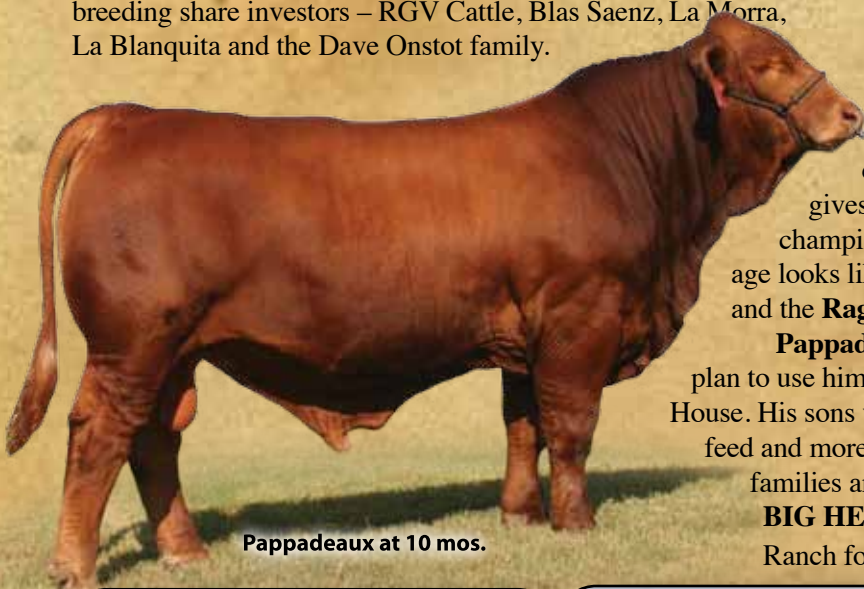

GETTING THE JOB DONE!!

We predicted that Ragin Cajun was going to be a **BREED CHANGER** and has he ever lived up to our bold expectations with his first few calves. Ragin has that special look about him that is supported by a great pedigree with his paternal grandsire Dream On being the most dominant & profitable Simmy bull to come along in a long time. His dam is an own daughter of the very popular LM Full House who is the 2004 International Grand Champion & one of the best Simbrah Ambassadors ever made. For just \$500 for a breeding share of ten units, Ragin can also **GET THE JOB DONE** for your program. **MIL GRACIAS** to these breeding share investors – RGV Cattle, Blas Saenz, La Morra, La Blanquita and the Dave Onstot family.

Ragin Cajun at 13 mos.

Pappadeaux at 10 mos.

6GLMC Ragin Cajun moderates, adds muscle, earlier puberty, correctness, bone, length, extension, width, depth, color, pigment, numbers, do-ability, a great hip and gives his calves his own special look. Take a good look at the champion 6GLMC Pappadeaux who at an honest ten months of age looks like a two year old. Simbrah needs quicker maturing cattle and the **Ragin Cajuns are getting the job done !!**

Pappadeaux is what the future is all about - **FUNCTION !!** We plan to use him to generate positive change. His dam is a full sib to Full House. His sons will produce cattle that will go to the rail quicker with less feed and more profit. We **THANK** the Newt Huffman and Louie Flores families and Victor Guerra for investing in this future breed great. A **BIG HEARTY THANKS** also goes out to Pine Ridge and BETM Ranch for investing in \$1,250 breeding shares.

LMC LN 12th Man is the 2012 National Champion % Bull sired by Ragin Cajun and the herd bull and champion producer, LMC Mariah's Dream by Dream On. **MIL GRACIAS** to the ten progressive breeders that bought breeding shares at the LMC Sellababration. Co-owned with La Negra.