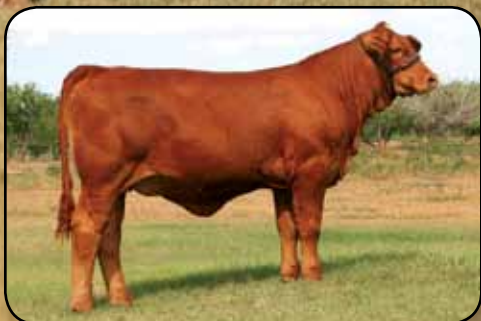

GETTING THE JOB DONE!!

We predicted that Ragin Cajun was going to be a **BREED CHANGER** and has he ever lived up to our bold expectations with his first few calves. Ragin has that special look about him that is supported by a great pedigree with his paternal grandsire Dream On being the most dominant & profitable Simmy bull to come along in a long time. His dam is an own daughter of the very popular LM Full House who is the 2004 International Grand Champion & one of the best Simbrah Ambassadors ever made. For just \$500 for a breeding share of ten units, Ragin can also **GET THE JOB DONE** for your program. **MIL GRACIAS** to these breeding share investors – RGV Cattle, Blas Saenz, La Morra, La Blanquita and the Dave Onstot family.

Ragin Cajun at 13 mos.

Pappadeaux at 10 mos.

6GLMC Ragin Cajun moderates, adds muscle, earlier puberty, correctness, bone, length, extension, width, depth, color, pigment, numbers, do-ability, a great hip and gives his calves his own special look. Take a good look at the champion 6GLMC Pappadeaux who at an honest ten months of age looks like a two year old. Simbrah needs quicker maturing cattle and the **Ragin Cajuns are getting the job done !!**

Pappadeaux is what the future is all about - **FUNCTION !!** We plan to use him to generate positive change. His dam is a full sib to Full House. His sons will produce cattle that will go to the rail quicker with less feed and more profit. We **THANK** the Newt Huffman and Louie Flores families and Victor Guerra for investing in this future breed great. A **BIG HEARTY THANKS** also goes out to Pine Ridge and BETM Ranch for investing in \$1,250 breeding shares.

6G Jasmine is a deep bodied, big boned, good looking Ragin Cajun out of a LMC Doc x LMC Stamina cow that is being shown by Robert Stavinoha. We cannot say enough about all of the volume, bone and Simbrah breed character that Ragin is adding to his progeny. Try him !!!