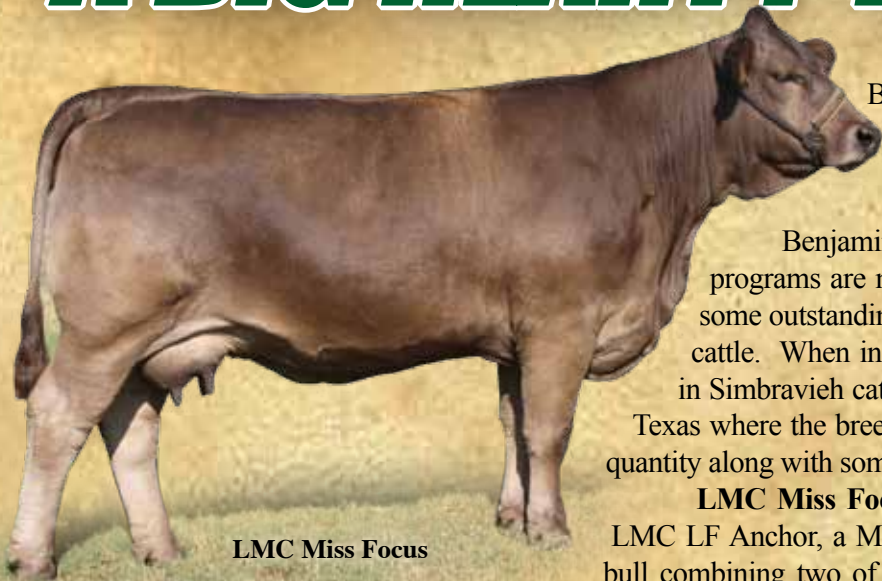

A BIG HEARTY THANKS

LMC Miss Focus

goes out to all of our recent Braunvieh and Simbravieh buyers headed up by KQ Cattle Co. owned by Sam Correa and Pepe Guerra and Brolaco Cattle Co. owned by the Benjamin Hill family. Both of these progressive programs are neighbors of ours and have assembled some outstanding herds of Braunvieh and Simbravieh cattle. When in the market for your share of the best in Simbravieh cattle, you are always welcome in South Texas where the breed originated. You will find quality in quantity along with some darn good South Texas hospitality.

LMC Miss Focus is a daughter of BOR Focus and LMC LF Anchor, a MHF Cornerstone x WTR Baylee herd bull combining two of the most productive cow families in Braunvieh history - Baylee and Phenomenon. Owned by Brolaco Cattle Co.. Wait until you see her LMC Gold Medal bull calf.

A BIG HEARTY THANKS to Kevin Keithley for investing in two awesome LMC LF Braveheart BABY DOLLS.

CONGRATS to Mia Barba for breeding this Houston Beef Builder Champ & future LMC Herd Sire.

MIL GRACIAS to Bobby Sanchez for his repeat volume purchase of Simbravieh bulls for Mexico.