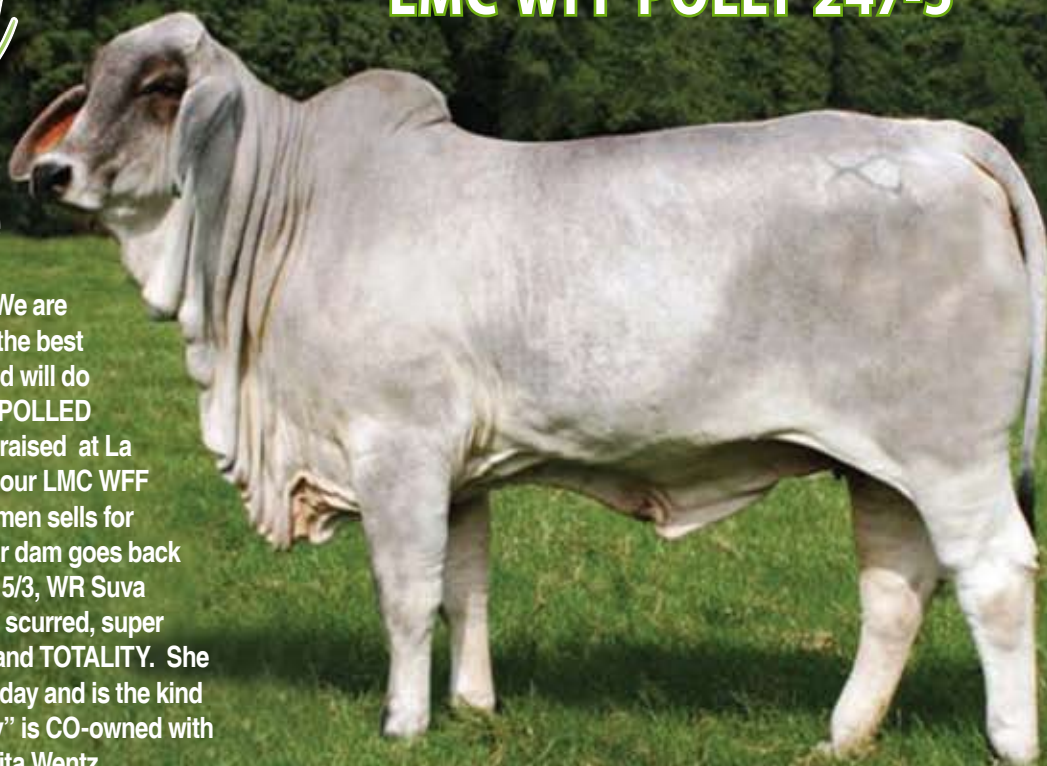

Polly

LMC WFF POLLY 247-5

One Fantastic Female

at a time is how we are meticulously developing our Grey Brahman herd. We are committed to producing our share of the best POLLED Brahmans ever produced and will do so by utilizing COW POWER with our POLLED BULL POWER. "Polly" was bred and raised at La Muneca and is the oldest daughter of our LMC WFF PISTOLERO (POLLED) bull whose semen sells for \$50 per unit – ten straw minimum. Her dam goes back to the Register of Renown bulls – V8 15/3, WR Suva and WR Suva Jr. 315. "Polly" is polled scurred, super long, rich in breed character, muscle and TOTALITY. She was fantastic as a baby, is fantastic today and is the kind that will make the breed proud. "Polly" is CO-owned with Westfall Family Farms and Bud & Lupita Wentz. "Polly" – ONE FANTASTIC FEMALE !!

Photo taken at 16 mos.

LMC WFF POLLED MAESTRO is one of the up and coming STUDS in the POLLED BRAHMAN WORLD. Be on the look out for him. He has what it takes to make a POSITIVE IMPACT on the breed. He is a maternal brother to LMC WFF PISTOLERO.

Photo taken at 30 mos.

LM FULL HOUSE is the most POPULAR SIMBRAH BULL in the WORLD. We have worked hard to breed bulls this good and are extremely proud of how he is helping the breed. We sell bulls, heifers, embryos and semen 365/24/7. GIVE US A CALL!!