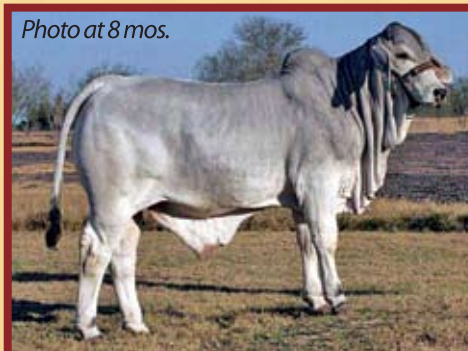

BB-LMC SUENO

SUENO was bred by Buddy & Kathy Bailey & is out of their champion Register of Renown 96 cow that has sold over $100,000 worth of progeny. She is their best cow, one of the best **POLLED** cows in the breed & is the quality of cow you want your herd bull to be out of. **SUENO** is **POLLED**, rich in breed character, bone, muscle, pigment & potential. Breeding Shares will be sold. Call Buddy at 254 - 709 - 7666 for more info. (Co-owned with Buddy Bailey)

Photo at 8 mos.

LMC-LF POLLED AMBASSADOR