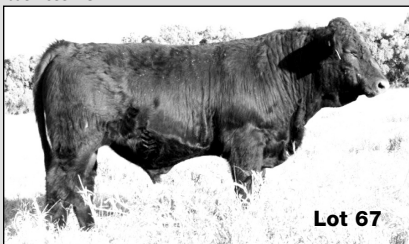

LMC MAS HIGHLIGHTS

Lot 152

We are selling 1/2 interest in the buyer's choice of our top three Simbravieh females that LMC owns 100% of with over 50 to pick from. A great opportunity to get in on the ground floor of the best kept secret in the cattle business - SIMBRAVIEH.

Lot 67

We are selling 7 outstanding Simbravieh bulls sired by 5 different sires. These bulls will add pounds, carcass merit, feed efficiency, heat resistance and CONSUMER DEMAND to your next calf crop. They are POLLED, BEEFY and READY TO GO !

Lot 87

We are selling 7 Braunvieh herd bull prospects and 3 BABY DOLL show heifer prospects that will turn into some awesome cows sired by two of the best bulls in the breed. Two are out of our number one cow - WTR Baylee who is homozygous for the rare and valuable Calpain tenderness gene.