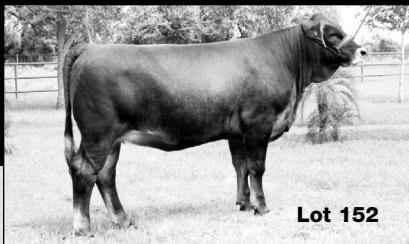

LMC MAS HIGHLIGHTS

Lot 152

We are selling 1/2 interest in the buyer's choice of our top three Simbravieh females that LMC owns 100% of with over 50 to pick from. A great opportunity to get in on the ground floor of the best kept secret in the cattle business - SIMBRAVIEH.

Lot 67

We are selling 7 outstanding Simbravieh bulls sired by 5 different sires. These bulls will add pounds, carcass merit, feed efficiency, heat resistance and CONSUMER DEMAND to your next calf crop. They are POLLED, BEEFY and READY TO GO !

Lot 87

We are selling 7 Braunvieh herd bull prospects and 3 BABY DOLL show heifer prospects that will turn into some awesome cows sired by two of the best bulls in the breed. Two are out of our number one cow - WTR Baylee who is homozygous for the rare and valuable Calpain tenderness gene.

Lot 149

We are selling two super POLLED Brahman BABY DOLL show heifer prospects and five POLLED and P/S halter broke, thick and gentle Brahman bulls. There will also be 170 lots of the finest in Simbrah bulls and females. Call or email us for your catalog which can be seen on www.simmgene.com.